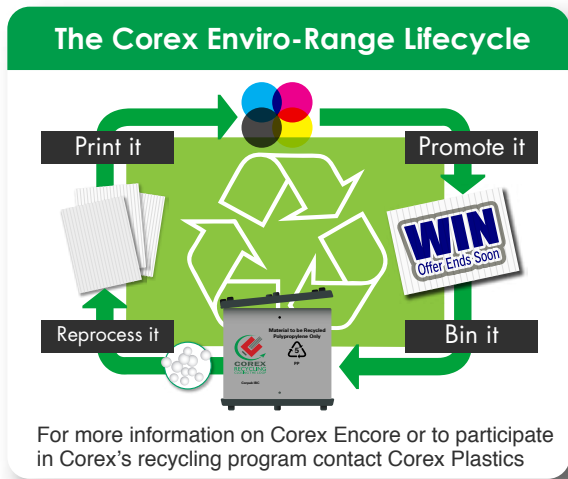

Rebound Graphex® A Solid Polypropylene Sheet that delivers on sustainability

Enviro-Range - Rebound Graphex®

Rebound Graphex® has been designed for industrial print applications. Made from 100% post industrial Polypropylene. Corex have taken a holistic view on recycling and have engaged its major clients in a recycling program. The program encourages clients to work together with Corex to return **Fluteboard®** and **Corflute®** materials for reuse. With our purpose built recycling facility, returned sheet in the form of retired packaging, printed signage and off cuts are all recycled and re processed into the **Rebound Graphex®** sheet, embracing the "cradle to cradle" principles of sustainability.

Applications	Benefits	Magnified View Finished in Mottled Titanium for creating high opacity 'whitedowns', 'underlays', '2nd' &/or 'highlight' whites.
• Packaging products • Fabrication • Screen & Digital Printing • POS Display • Industrial Signage	• Recycling in an efficient manner • Maximising a limited resource • Reducing CO₂ emissions • Reducing land fill	

General Information	
Gauges (mm)	0.6mm | 0.8mm | 1mm | 1.2mm | 1.4mm | 2mm & 3mm
Corona treatment	Both Sides
Custom Sheet Size up to	2000mm Wide gauge dependent
*Colour	*Mottled Titanium
Finish	Satin and plain finishes available
*Sheet colour will vary from batch to batch dependant on recycle feedstock	

Did you know:

5 tons of Recycled PP relates to:

- Landfill saving = 9m³
- CO₂ saving = 3 tons
- Energy saved = 211 gigajoules
- Households powered for 1 year = 10 houses
- Cars permanently removed from the road = 1

data source: Department of Environment and Climate Change

Available forms	Attributes	Finishes	Sustainability
Roll Sheet *MAX Width	Folded CAD Cut Formed Welded Printable	Co-Extrusion Laminate	Corex Recycling PP

* All information contained herein is to the best of our knowledge true and correct. However, as many factors outside our knowledge and control can effect the products, no warranty can be given or implied in respect of such information and no information should be construed as a warranty in relation to the product or its use.

CODE: RBD_1012